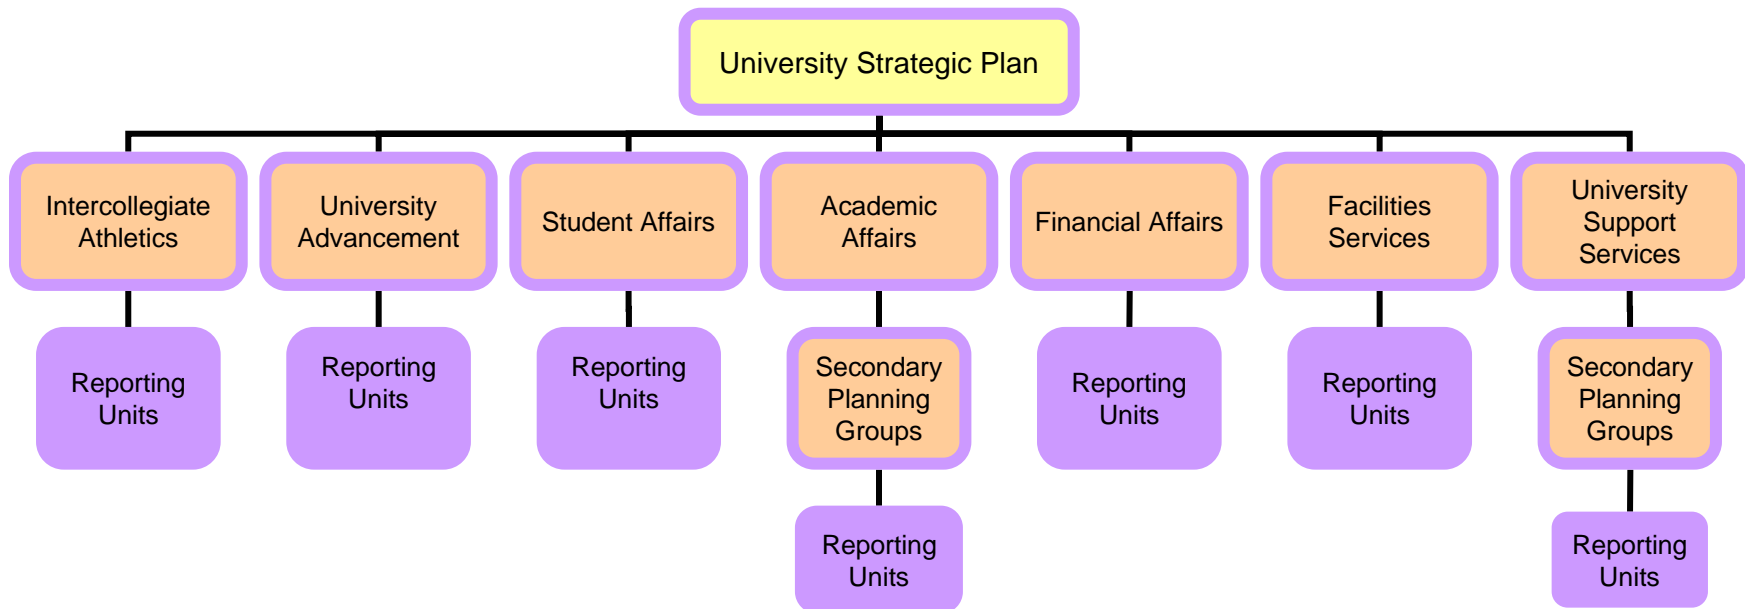

Appendix A: Planning Structure

Legend:

Lemon	= University Level in TracDat
Peach	= Unit Level in TracDat
Grape	= Department Level in TracDat
Grape Border	= Additional Input into Department Level in TracDat

6/9/04

Prepared by Office of Institutional
Research